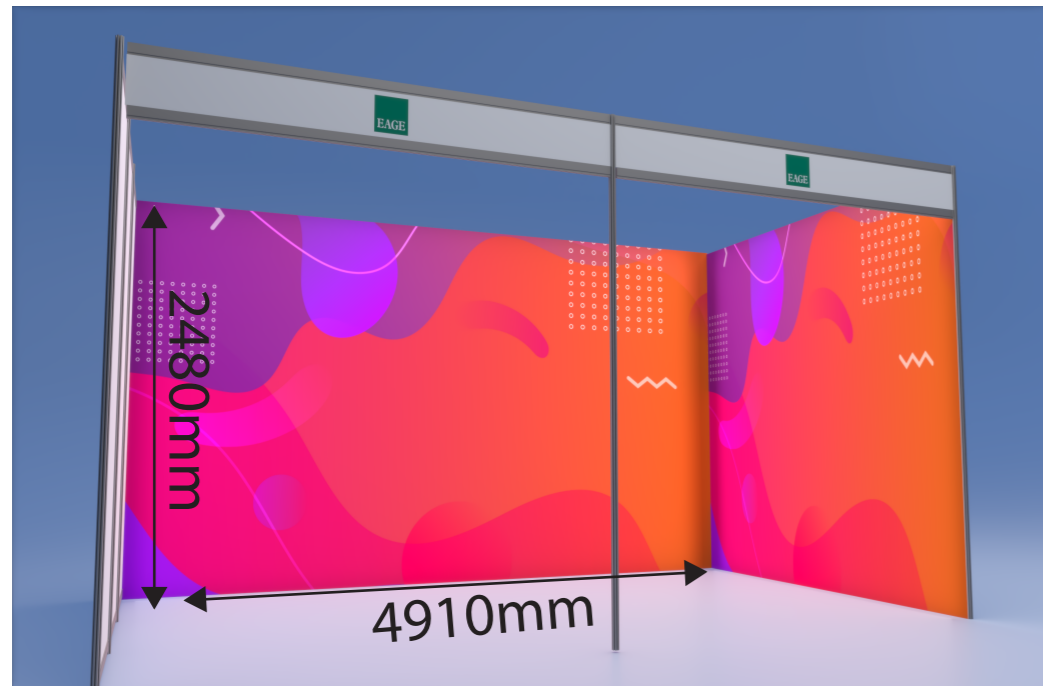

Backwall and Sidewall Stand 15m2

Backwall 4910 x 2480 mm

Sidewall 2930 x 2480mm

Material instructions:

Artworksize

Backwall 4910 x 2480 mm

Sidewall 2930 x 2480mm

Send files as **PDF format**, in **1:1 size** (or scale it to 50%, 25% etc.) with **5mm bleeds and cropmarks**. Convert all text to lines.

If you have pictures in your material (TIFF, EPS, JPG) check that resolution is adequate (min 80 dpi)

Color profile: **CMYK (Coated FOGRA 39)**.

Media transfer:

Link is found in the order form.

Please mention the name of the event and your company.