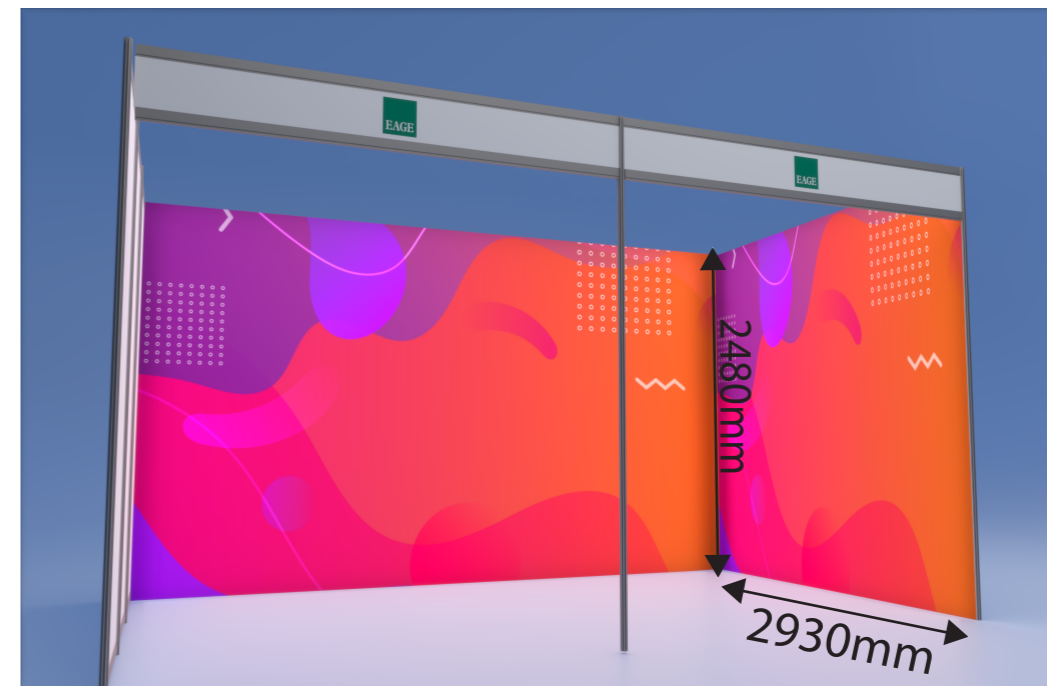

Backwall and Sidewall Stand 15m2

Backwall 4910 x 2480 mm

Sidewall 2930 x 2480mm

Material instructions:

Artworksize

Backwall 4910 x 2480 mm

Sidewall 2930 x 2480mm

Send files as **PDF format**, in **1:1 size** (or scale it to 50%, 25% etc.) with **5mm bleeds and cropmarks**. Convert all text to lines.

If you have pictures in your material (TIFF, EPS, JPG) check that resolution is adequate (min 80 dpi)

Color profile: **CMYK (Coated FOGRA 39)**.

Media transfer:

Link is found in the order form.

Please mention the name of the event and your company.