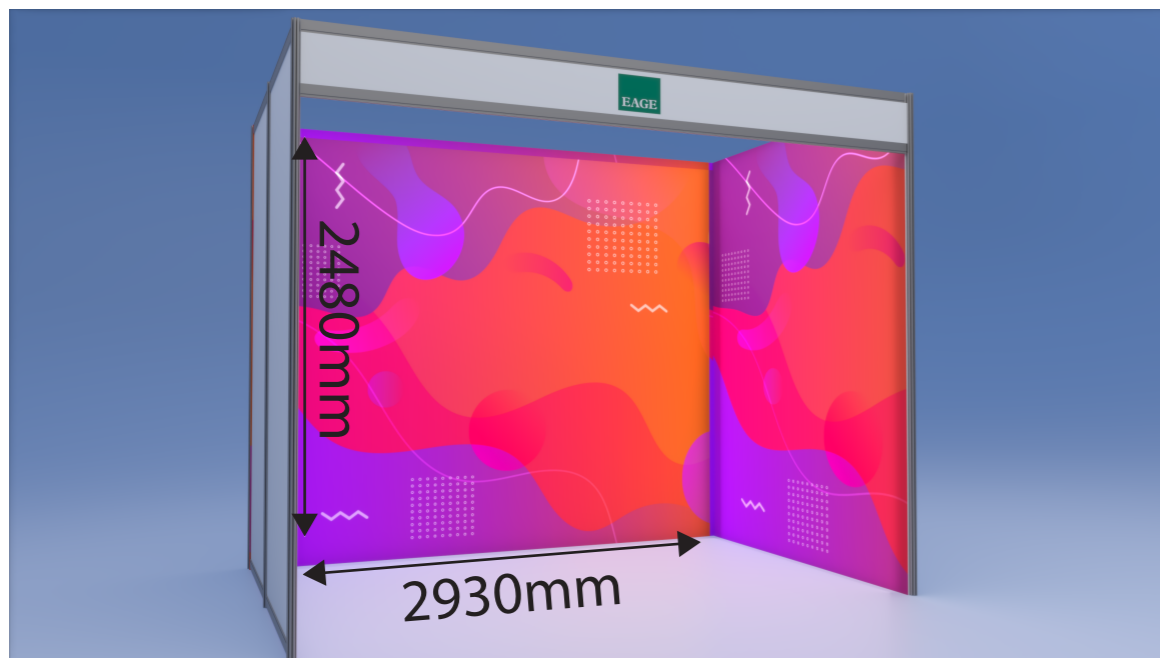

Backwall and Sidewall Stand 6m2

Backwall 2930 x 2480 mm

Sidewall 1940 x 2480mm

Material instructions:

Artworksize

Backwall 2930 x 2480 mm

Sidewall 1940 x 2480mm

Send files as **PDF format**, in **1:1 size** (or scale it to 50%, 25% etc.)

with **5mm bleeds and cropmarks**. Convert all text to lines.

If you have pictures in your material (TIFF, EPS, JPG) check that resolution is adequate (min 80 dpi)

Color profile: **CMYK (Coated FOGRA 39)**.