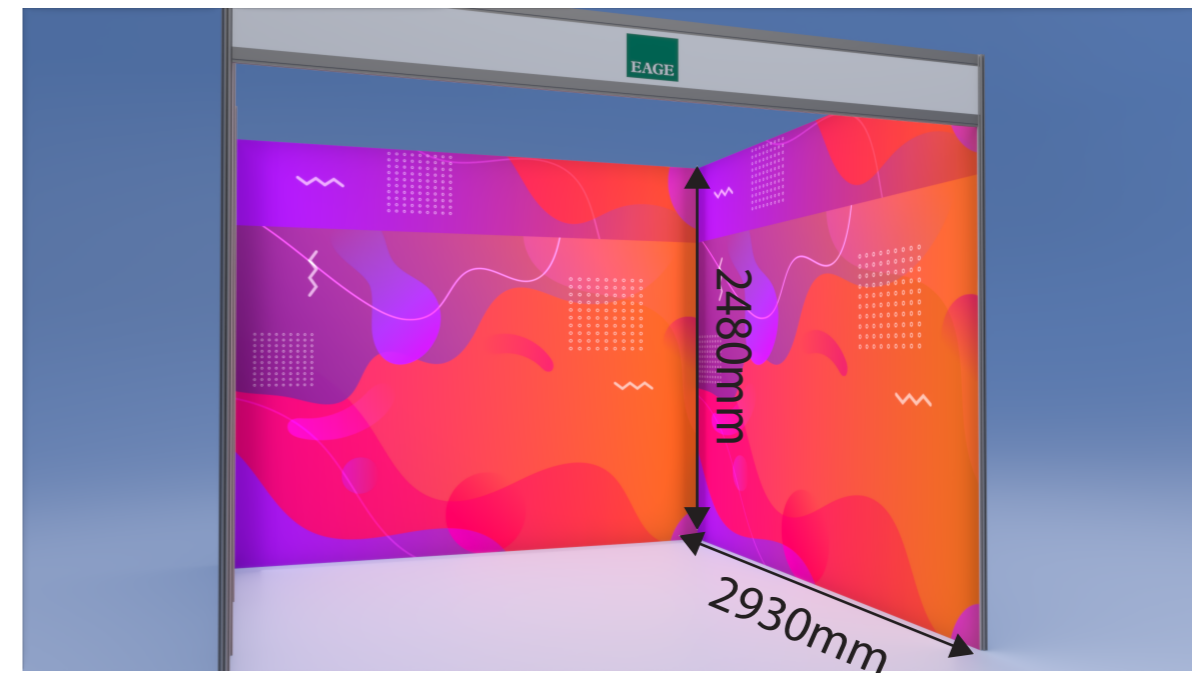

Backwall and Sidewall Stand 9m2

Backwall 2930 x 2480 mm

Sidewall 2930 x 2480mm

Material instructions:

Artworksize

Backwall 2930 x 2480 mm

Sidewall 2930 x 2480mm

Send files as **PDF format**, in **1:1 size** (or scale it to 50%, 25% etc.)

with **5mm bleeds and cropmarks**. Convert all text to lines.

If you have pictures in your material (TIFF, EPS, JPG) check that resolution is adequate (min 80 dpi)

Color profile: **CMYK (Coated FOGRA 39)**.