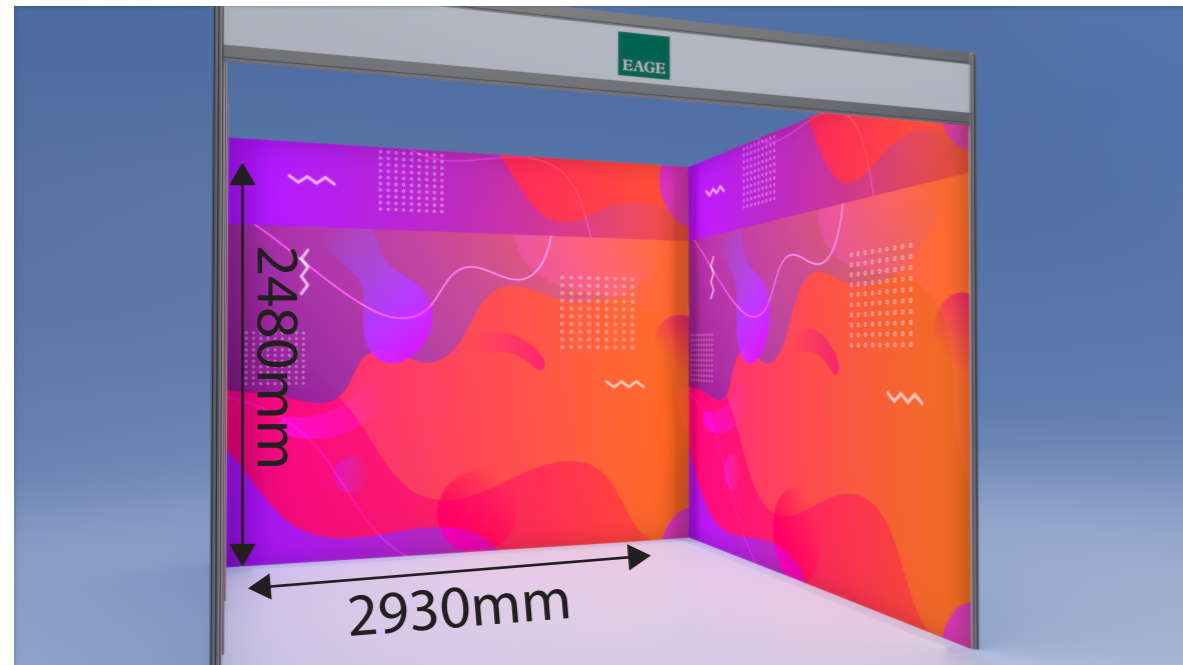

Backwall and Sidewall Stand 9m2

Backwall 2930 x 2480 mm

Sidewall 2930 x 2480mm

Material instructions:

Artworksize

Backwall 2930 x 2480 mm

Sidewall 2930 x 2480mm

Send files as **PDF format**, in **1:1 size** (or scale it to 50%, 25% etc.)

with **5mm bleeds and cropmarks**. Convert all text to lines.

If you have pictures in your material (TIFF, EPS, JPG) check that resolution is adequate (min 80 dpi)

Color profile: **CMYK (Coated FOGRA 39)**.